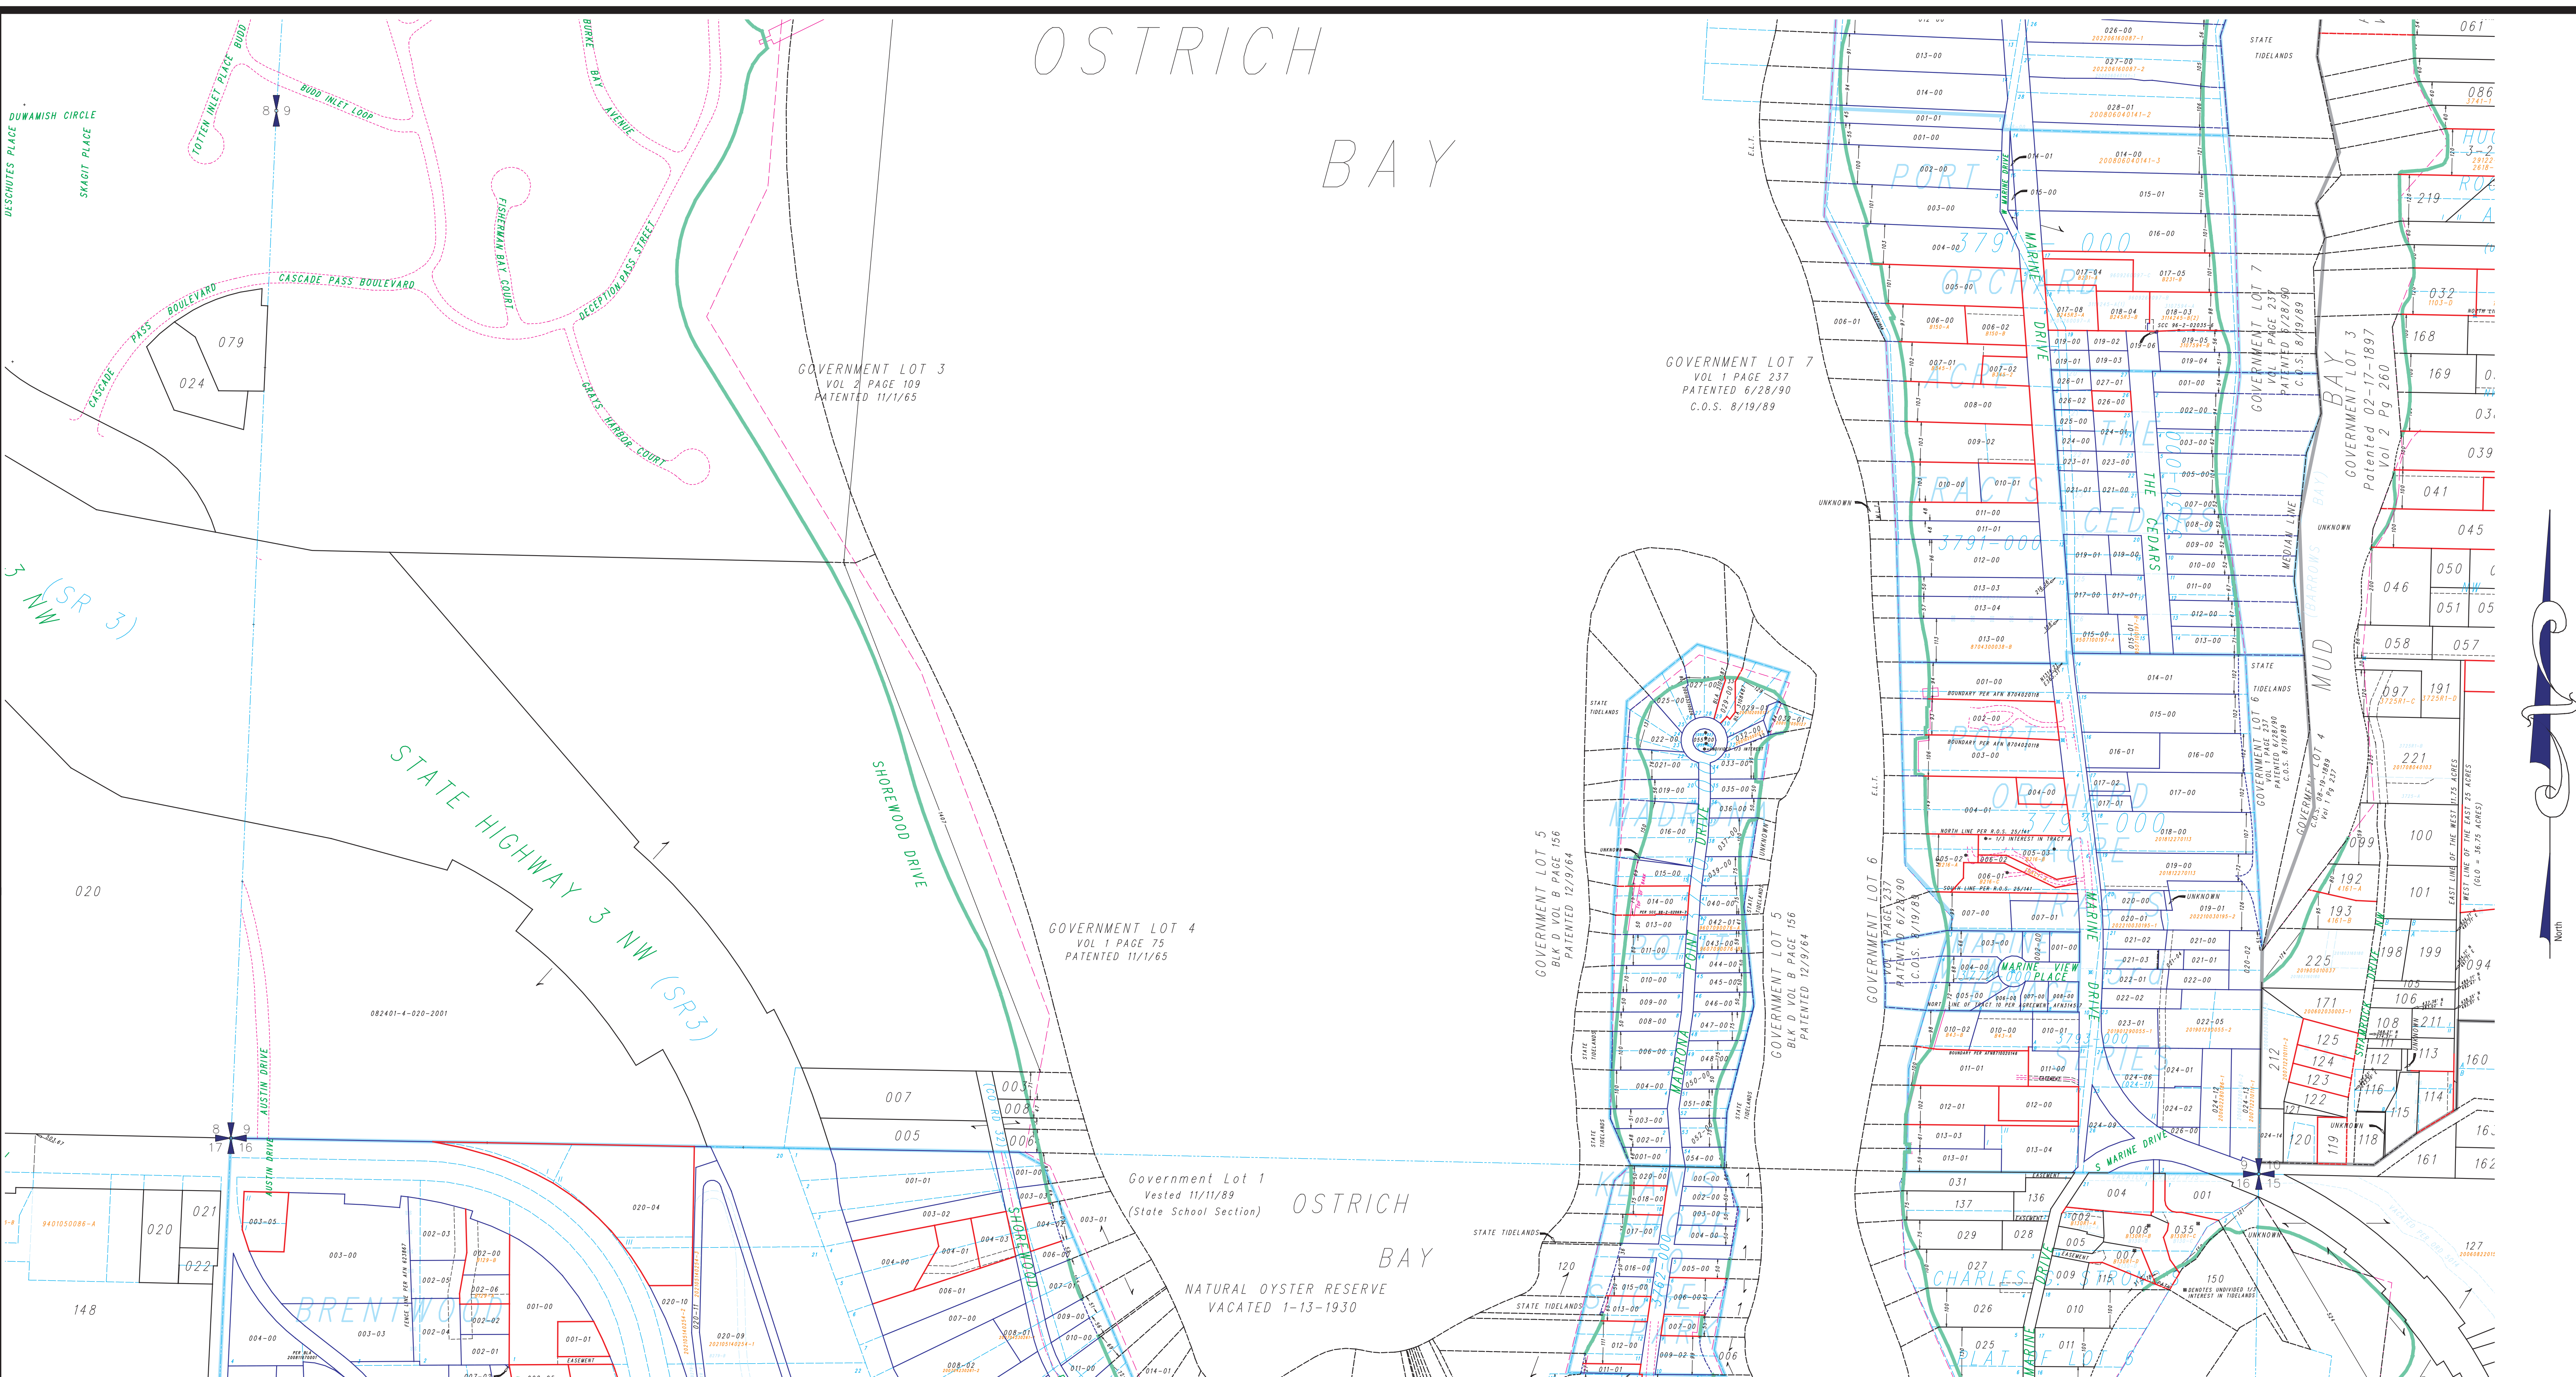

OSTRICH BAY

LEGEND	
	UNPLATTED TAX LOT BOUNDARY
	PLATTED TAX LOT BOUNDARY
	SURVEYED TAX LOT BOUNDARY
	PLAT LOT BOUNDARY
	SUPERSUDED PLAT LOT BOUNDARY
	EASEMENT BOUNDARY
	LITTORAL LOT BOUNDARIES
	SHORELAND
	CREEK
	WET AREA
	UNPLATTED TAX LOT NUMBER
	AUXILIARY UNPLATTED LOT NUMBER
	PLATTED TAX LOT NUMBER
	AUXILIARY PLATTED TAX LOT NUMBER
	SHORT PLAT & LOT DESIGNATOR SUPERSUDED
	PLAT & BLOCK NUMBER
	PLAT LOT NUMBER

This map was compiled for the Kitsap County Assessor as a record of existing tax lots, for tax assessment purposes only. It is not a survey map.

South 1/2 Section 09-24-1E

Scale: 1 = 200'
October 10, 2024

Map Number R09S